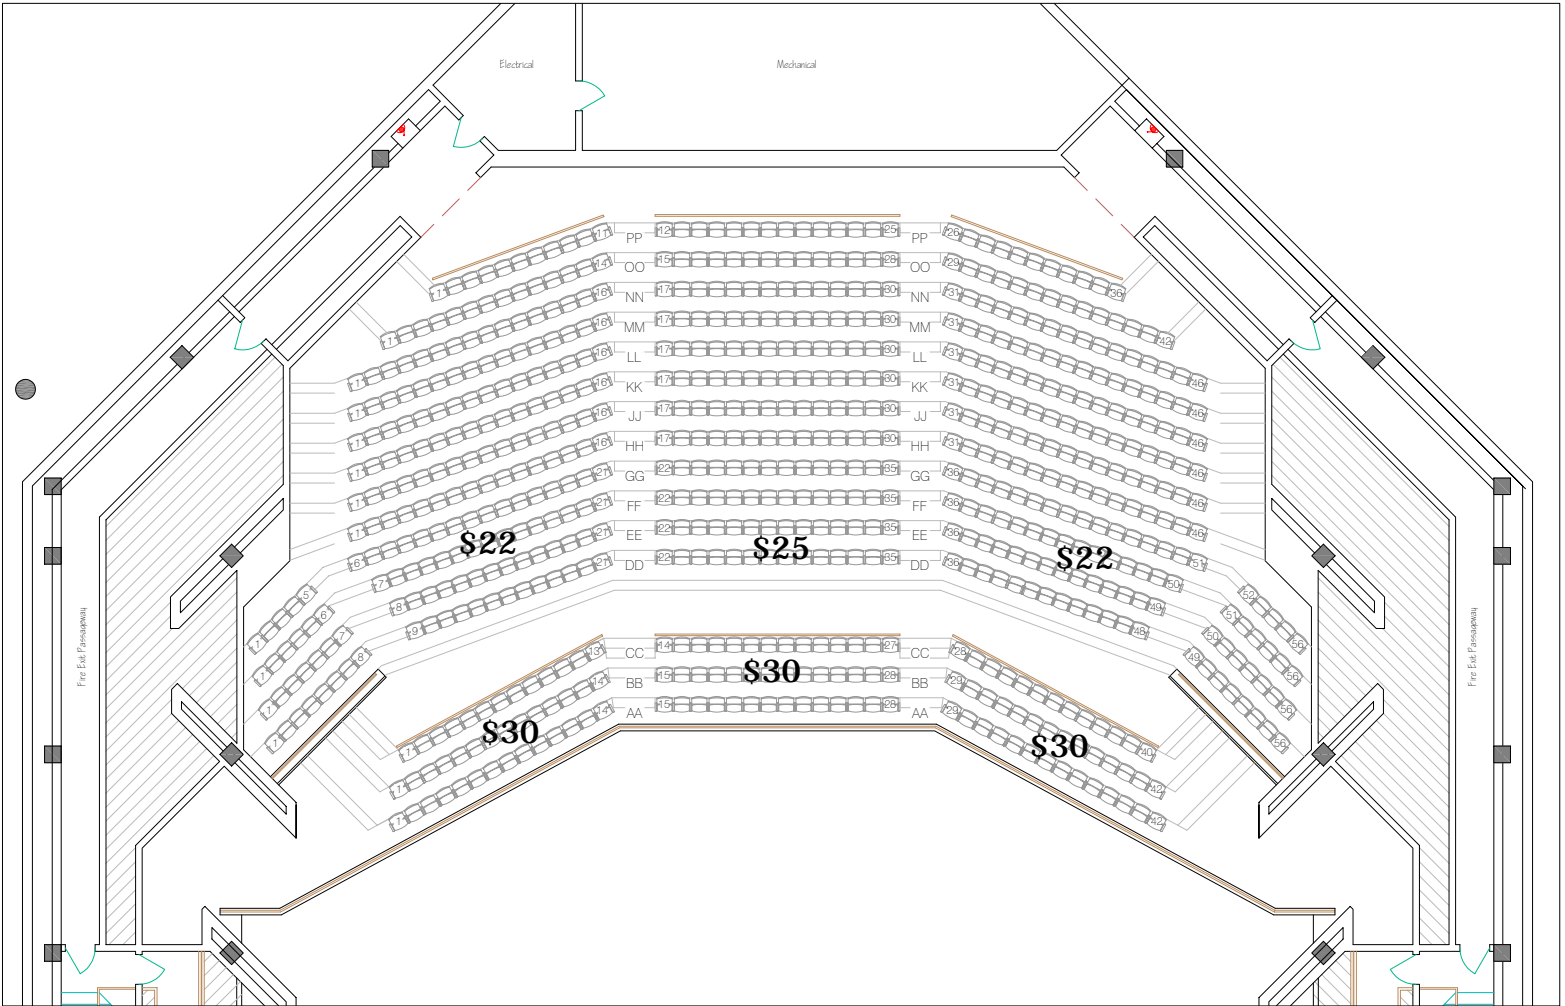

Sidney J. Marcus Auditorium - Seating Chart

Balcony Level - 702 Seats

Main Level - 1024 Seats