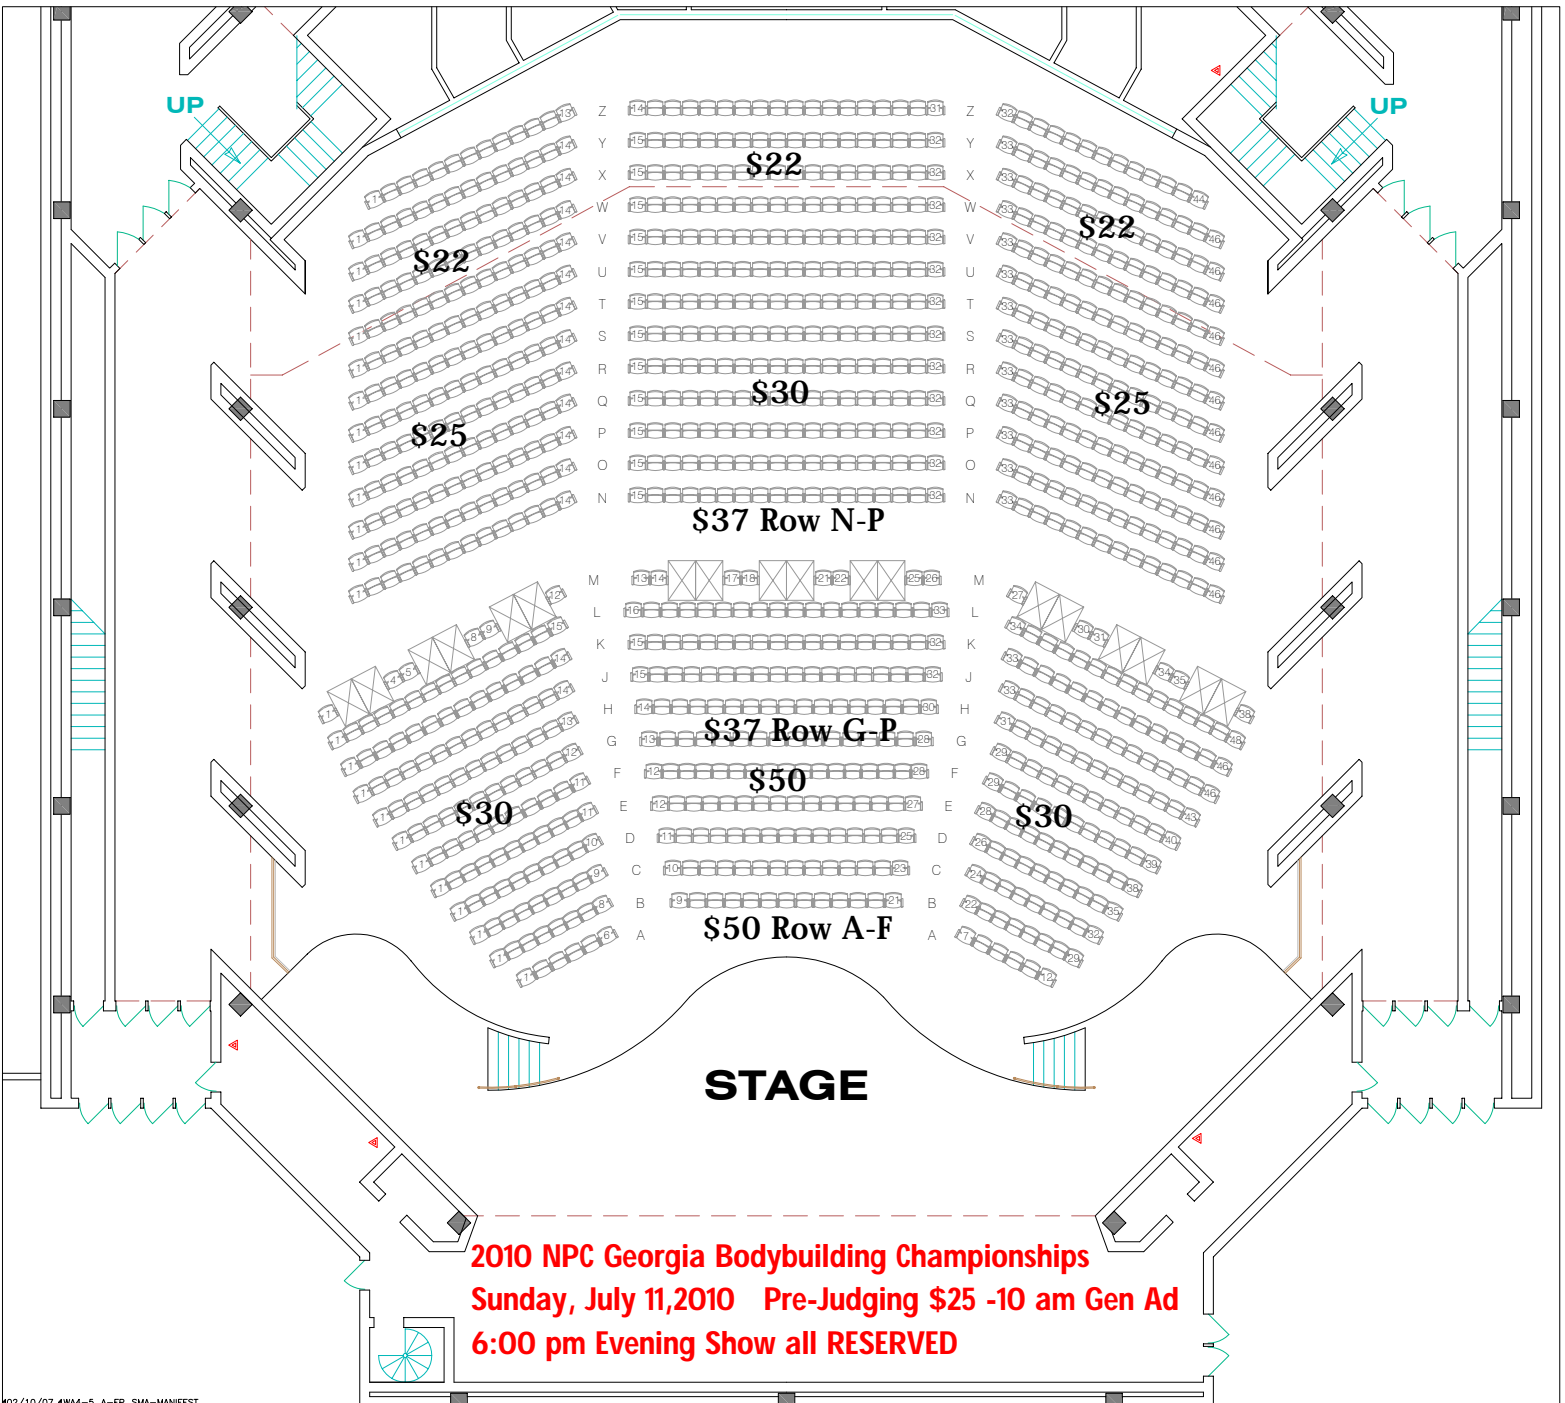

Sidney J. Marcus Auditorium - Seating Chart

Balcony Level - 702 Seats

Main Level - 1024 Seats