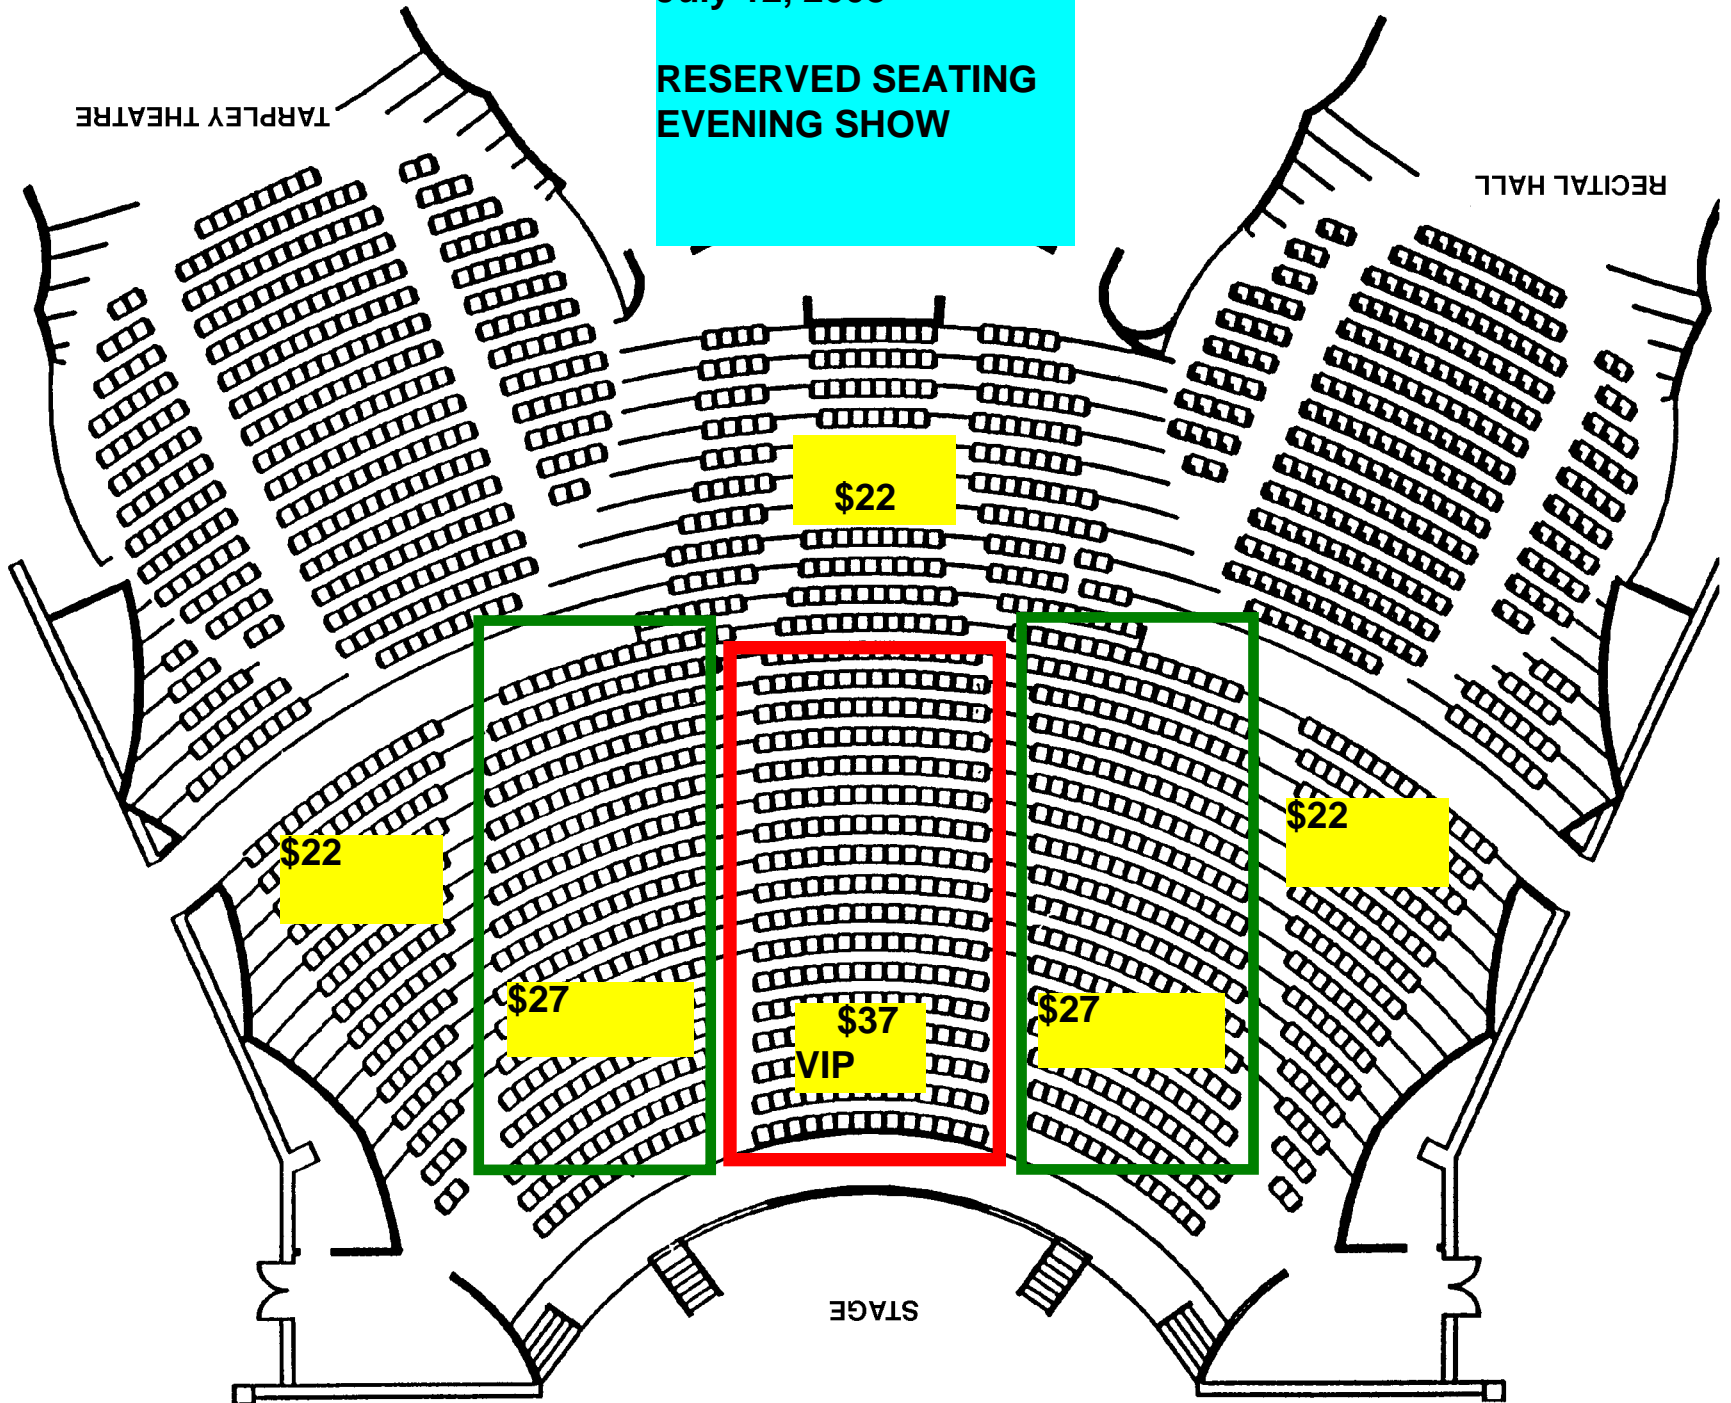

Stroud Hall Stage, Overhead View

NPC GEORGIA
July 12, 2008

RESERVED SEATING
EVENING SHOW

TARPLEY THEATRE

RECITAL HALL

CLAYTON COUNTY SCHOOLS
PERFORMING ARTS CENTER

\$22

\$22

\$27

\$37
VIP

\$27

\$22

STAGE